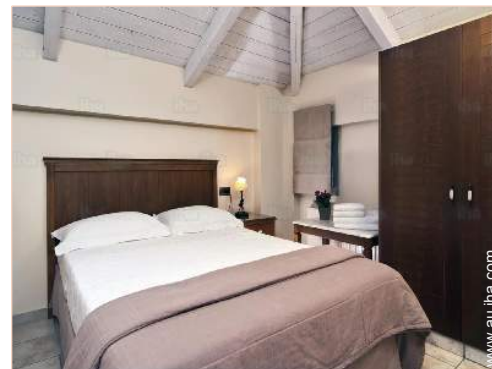

Exterior

- **Outside accommodation :**
  Balcony 5m²
- **Outside setting :**
  Enclosed grounds
- **Outside amenities :**
  Parasol, 25 sun recliner(s), sun lounge, outside shower facilities

guest bedroom

Services

- **Washing :**
  Sheets (2 X / per week), Towels (3 X / per week), Linen (3 X / per week), Beach towels (1 X / per week), Blanket(s) (2 X / per week), Pillows (2 X / per week)
- **House :**
  Cleaning on departure, Parking, Airport transfers supplement
- **Personnel :**
  Staff
- **Restauration :**
  Breakfast supplement (+$A11*)

For your guidance

- **For your guidance**
  Children welcome
  Pets accepted under certain conditions (ask the owner)
  Personal transport advisable
  Water : hot/cold
  Local voltage supply : 220V / 60Hz
  Electricity supply : mains
- **Handicapped people welcome**
  Fitted out for the disabled : hard of hearing