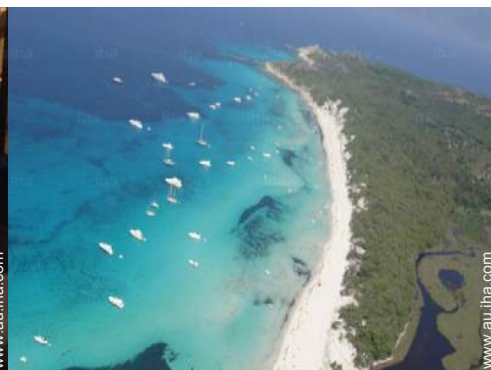

sandy beach