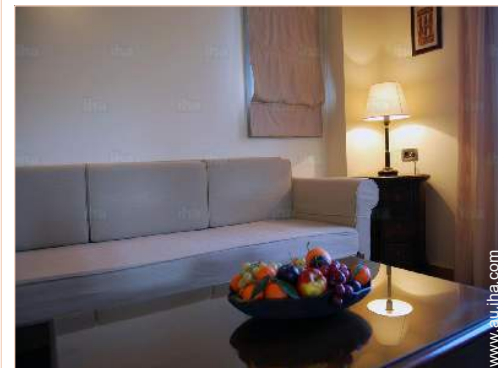

Surroundings

- **Locality :**

Ski lifts >50km
Shingle beach 100m

Kitchen Area

interior

master bedroom

Interior

- **Receive up to :**
from 2 to 4 person(s) (2 adults, 2 children)
- **Liveable floor area :**
50m²
- **Interior layout :**
2 Room(s), 1 bedroom(s), 1 bathroom, 1 WC, living room 30m², Kitchen Area, dining area, cosy nook
- **Sleeps - bed(s) :**
1 double bed(s), 2 sofa bed(s) 1 pers, 1 possible extra bed(s)
- **Guest facilities :**
Fireplace, T.V., wifi, wardrobe, fully air conditioned, central heating
- **Appliances :**
Crockery/cutlery, kitchen utensils, electric coffee maker, electric cooker, oven, extractor hood, refrigerator, freezer, washing machine

5
[Book now](#)

Photo album - 2

View

balcony

suite

Kitchen Area

bedroom

interior