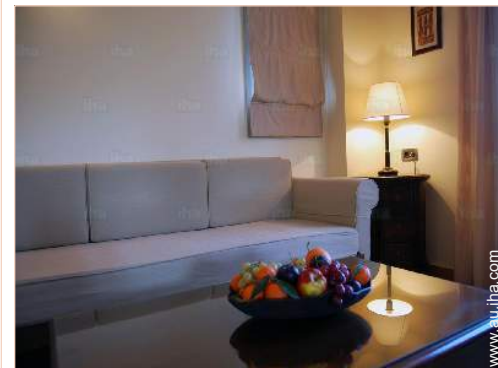

Kitchen Area

interior

master bedroom

Interior

- **Receive up to :**
from 2 to 4 person(s) (2 adults, 2 children)
- **Liveable floor area :**
50m²
- **Interior layout :**
2 Room(s), 1 bedroom(s), 1 bathroom, 1 WC, living room 30m², Kitchen Area, dining area, cosy nook
- **Sleeps - bed(s) :**
1 double bed(s), 2 sofa bed(s) 1 pers, 1 possible extra bed(s)
- **Guest facilities :**
Fireplace, T.V., wifi, wardrobe, fully air conditioned, central heating
- **Appliances :**
Crockery/cutlery, kitchen utensils, electric coffee maker, electric cooker, oven, extractor hood, refrigerator, freezer, washing machine

5
[Book now](#)

Photo album - 2

View

balcony

suite

Kitchen Area

bedroom

interior