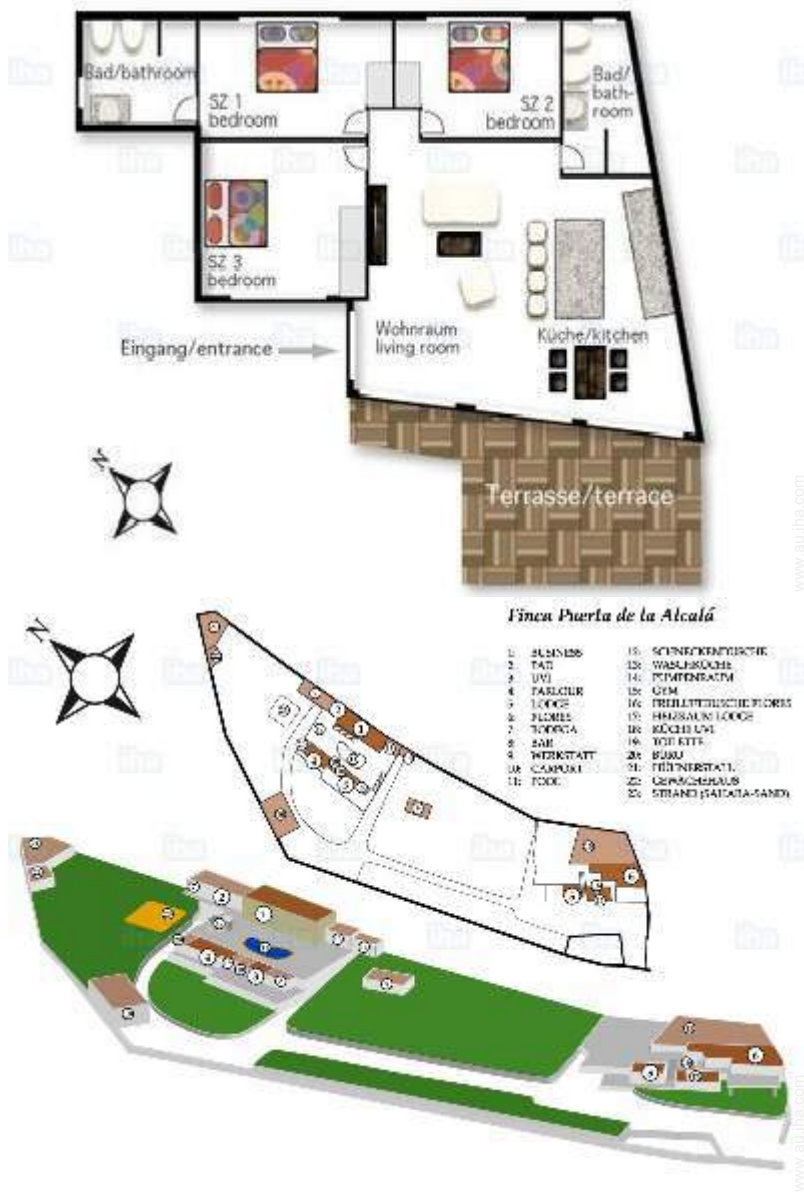

bathroom

Floor plan

Photo album - 1

interior

american style kitchen

large bedroom

bathroom

Photo album - 2

Original swimming pool

Photo album - 3

Location

Location & Access

GPS coordinates in degrees, minutes, seconds: Latitude 28°12'13"N - Longitude 16°49'40"W ([Dwelling](#))

Address

→ Calle Aponte
38686 Alcalá