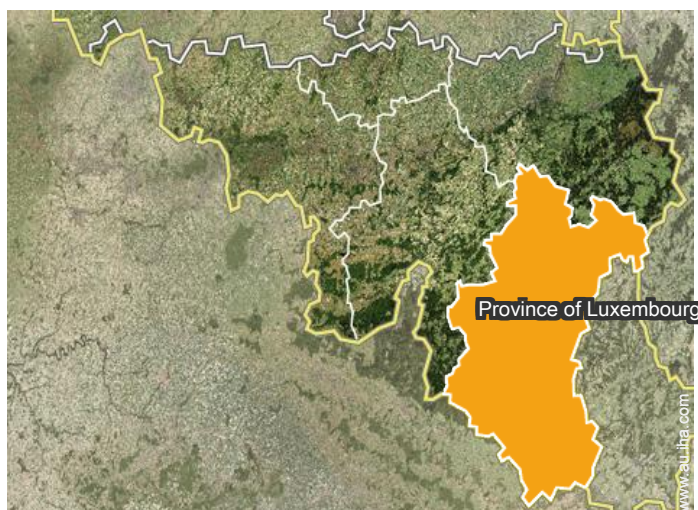

Location & Access

GPS coordinates in degrees, minutes, seconds: Latitude 49°47'44"N - Longitude 5°4'4"E ([Dwelling](#))

Address

→ 12 rue du Brutz
6830 Bouillon

• **Motorway (junction) E411**

→ Libramont-Chevigny, Province of Luxembourg, Walloon, Belgium