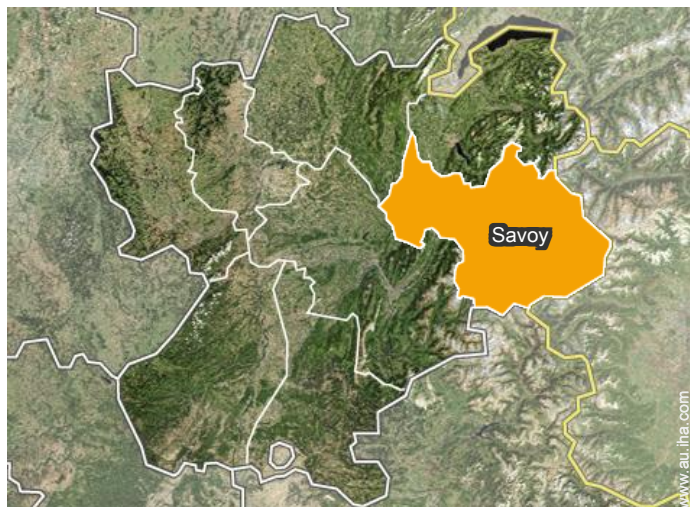

interior

General

Summer

south-westerly view

summer sports nearby

Location

Location & Access

GPS coordinates in degrees, minutes, seconds: Latitude 45°36'26"N - Longitude 6°46'45"E ([Dwelling](#))