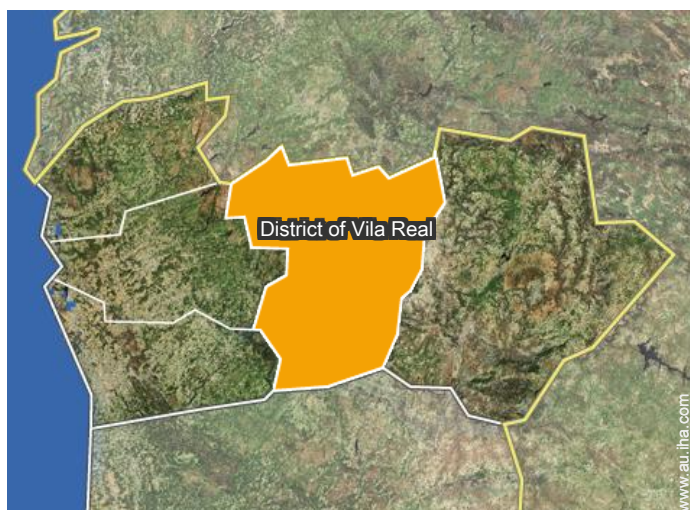

For your guidance

- **For your guidance**

Children welcome
Mobile telephone network coverage

Photo album - 1

Photo album - 2

Location

Location & Access

GPS coordinates in degrees, minutes, seconds: Latitude 41°44'30"N - Longitude 7°28'23"W ([Dwelling](#))

Address

→ Rua de Santa Bárbara N°6
5400 Chaves

• Motorway (junction) A24

→ Chaves, District of Vila Real, Norte Region (Portugal), Portugal
→ Distance : 2km
→ Time : 5'

• Airport Porto Francisco Sá Carneiro

→ Porto, District of Porto, Norte Region (Portugal), Portugal
→ Distance : 140km
→ Time : 1h30'

- Vila Real : (50km)
- Vidago : (14km)
- Valpaços : (30km)

Contact

Spoken languages

Gîte - Self Catering
Chaves - Portugal
"Casa de France"