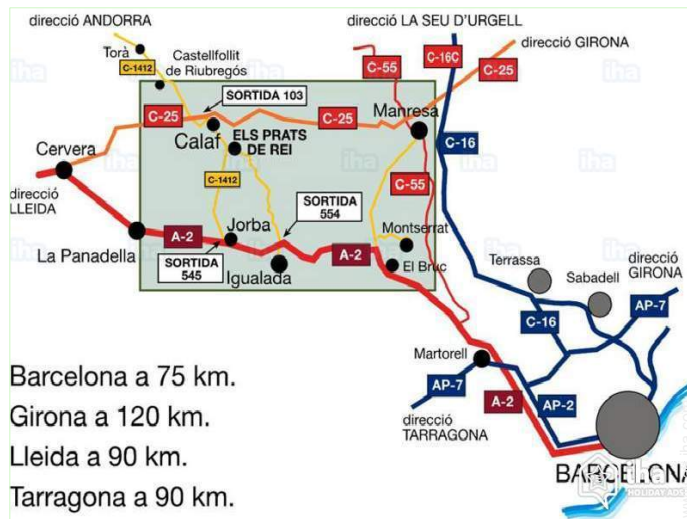

bathroom

Swimming pool

games room

outside

Route map

Location & Access

" The property belongs to the municipality of Els Prats de Rei (Anoia region). Its location at 735 m altitude gives you a privileged view of the surrounding fields and forests. It has asphalt access. "

GPS coordinates in degrees, minutes, seconds: Latitude 41° 41'47.403"N - Longitude 1°34'45.501"E ([Dwelling](#))

Address

→ Casa Bartomeu
Ctra. BV-1031 "Les Maioles", km. 3,5
08281 Els Prats de Rei

• Airport Barcelona El Prat

→ Barcelona, Province of Barcelona,
Catalonia, Spain
→ Distance : 65km
→ Time : 1h

• Motorway (junction) A-2

→ Jorba, Province of Barcelona, Catalonia,
Spain
→ Distance : 14km
→ Time : 20'

• Coach station Hispano Igualadina

→ Els Prats de Rei, Province of Barcelona,
Catalonia, Spain
→ Distance : 4km
→ Time : 5'

- Igualada : (16km)
- Manresa : (36km)
- Barcelona : (75km)

Contact

Spoken languages

Location

Gîte - Self Catering
 Province of Barcelona - Catalonia
"Can Bartomeu - La Pallera i El Graner"