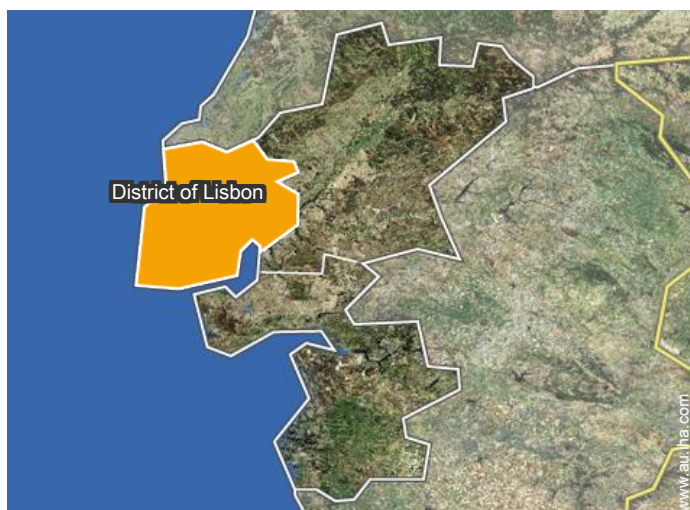

### Location

#### • Motorway (junction) IC19 Lourel

→ Sintra, District of Lisbon, Lisbon and Tagus Valley, Portugal  
→ Distance : 7,5km

• Sintra : (12km)

- Lisbon : (30km)
- Cascais : (20km)