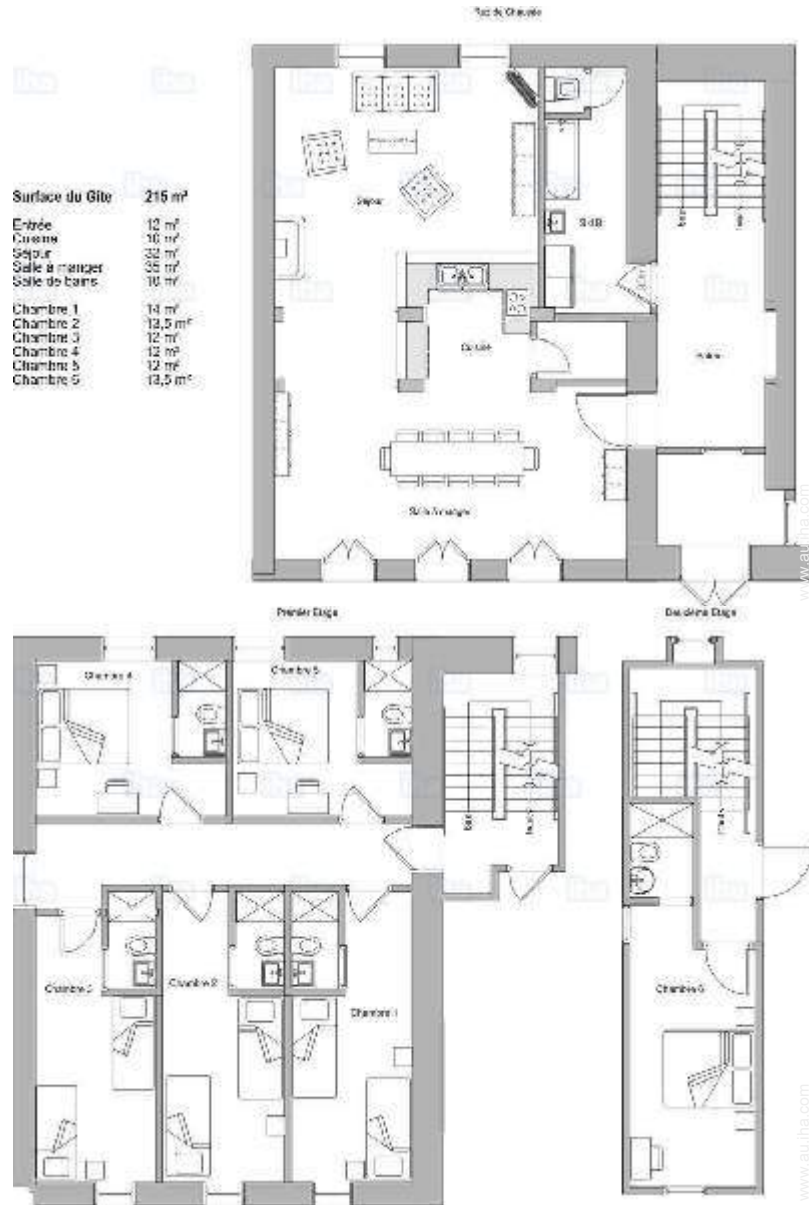

- **Amenities** :

Town centre 7,5km
Breadshop 7,5km
Caterer 25km
Local shops 7,5km
Supermarket 25km
Doctor 7,5km

Winter

north-easterly view

dining room

Interior

- **Receive up to :**
from 6 to 14 person(s)
- **Liveable floor area :**
220m²
- **Interior layout :**
9 Room(s), 6 bedroom(s), 1 bathroom, 6 shower room, 7 WC, living room 35m², sitting room 32m², american style kitchen, dining room, cosy nook, tv room
- **Sleeps - bed(s) :**
4 double bed(s), 4 bunk beds, 2 twin beds (standard)
- **Guest facilities :**
Fireplace, T.V., hi-fi system, DVD player, telephone, central heating, Rolling shutters
- **Appliances :**
Crockery/cutlery, kitchen utensils, cafetiere, electric coffee maker, electric kettle, toaster, food processor, crepe maker, electric raclette set, gas cooker, electric hobs, oven, micro-wave oven, electric chip fryer, extractor hood, refrigerator, freezer, dish washer, washing machine, clothes dryer, vacuum cleaner, iron, ironing board

bedroom

Floor plan

Photo album - 1

american style kitchen

north-easterly view

Winter

dining room

bedroom

Photo album - 2

bedroom

bedroom

child's room

bedroom

stream

view from the sitting-room

View