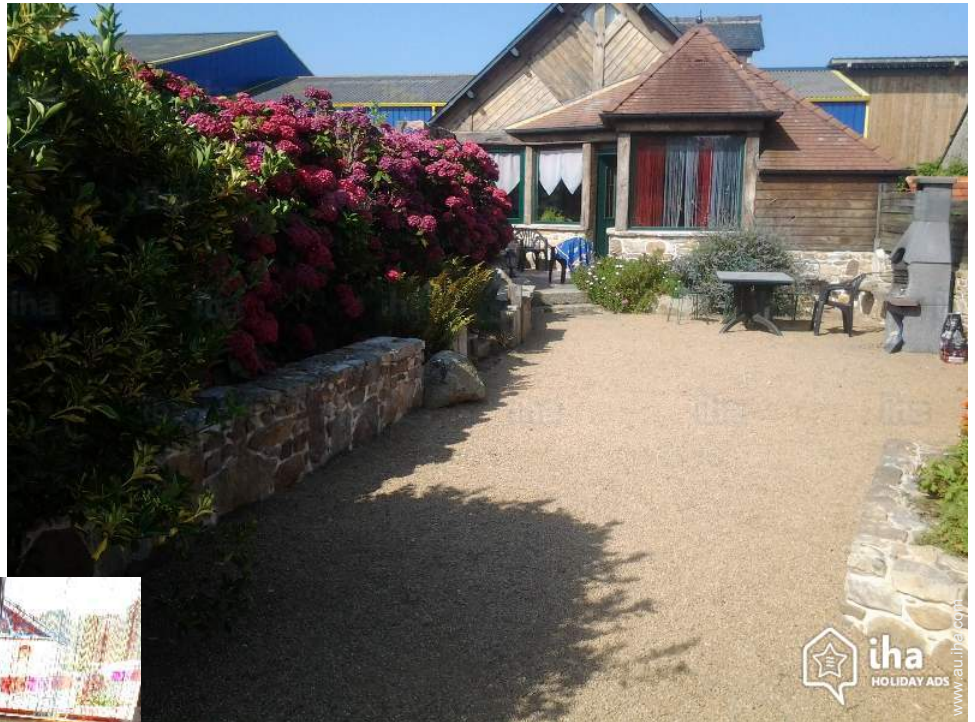

Gîte - Self Catering Plourivo Charming Typical House

Gîte - Self Catering - Charming Typical House, detached, single storey in a(an) Farm setting

Setting : quiet, agricultural

Capacity : from 2 to 6 person(s)

>> HOLIDAY LETTINGS

BOOK DIRECT WITH THE OWNERS

Gîte - Self Catering

Gîte - Self Catering - Charming Typical House, detached, single storey in a(an) Farm setting

- **Ideal for all age groups, family**
- **View :** not overlooked, country side, garden/park, courtyard, meadow, forest
- **Setting :** quiet, agricultural
- **Exposure :** South