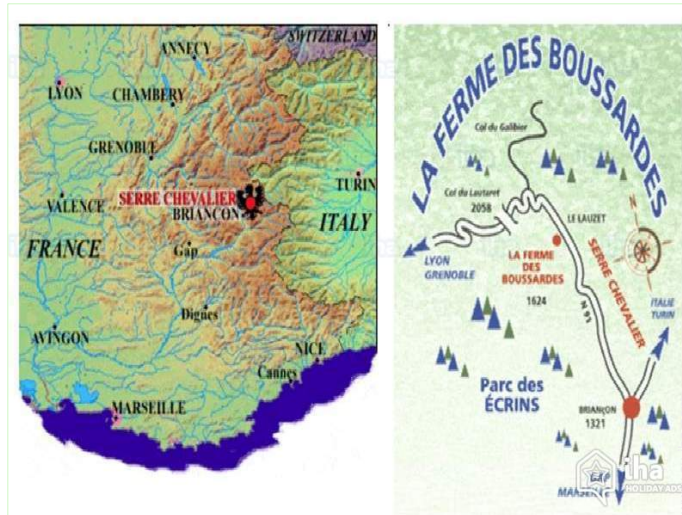

Advert No. 41667

www.au.ih.com

>> HOLIDAY LETTINGS

BOOK DIRECT WITH THE OWNERS

Route map

Location & Access

GPS coordinates in degrees, minutes, seconds: Latitude 45° 0'34"N - Longitude 6°28'2"E ([Dwelling](#))

Address

→ La Ferme des Boussardes
Le Lauzet
05220 Serre Chevalier 1500 (Le Monêtier-les-Bains)

• Airport Torino Caselle

→ Turin, Province of Turin, Piedmont, Italy
→ Distance : 120km
→ Time : 1h45'

• Airport Grenoble Isère

→ Grenoble, Isère, Rhône-Alpes, France
→ Distance : 120km
→ Time : 1h45'

• Motorway (junction) la saulce

→ La Saulce, Upper Alpes, Provence-Alpes-Côte d'Azur (French Riviera), France
→ Distance : 120km
→ Time : 1h45'