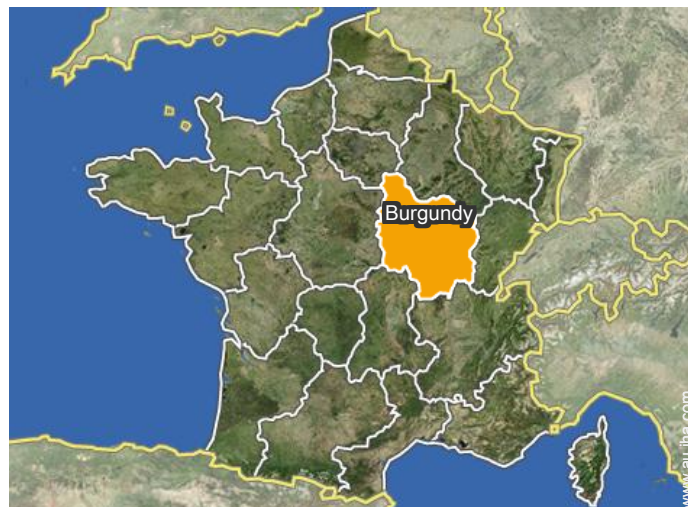

Location

Location & Access

GPS coordinates in degrees, minutes, seconds: Latitude 46°58'12"N - Longitude 4°48'44"E ([Dwelling](#))

Address

→ Chateau de Tailly
21190 Tailly

• Coach station Beaune

→ Beaune, Côte-d'Or, Burgundy, France
→ Distance : 7,5km