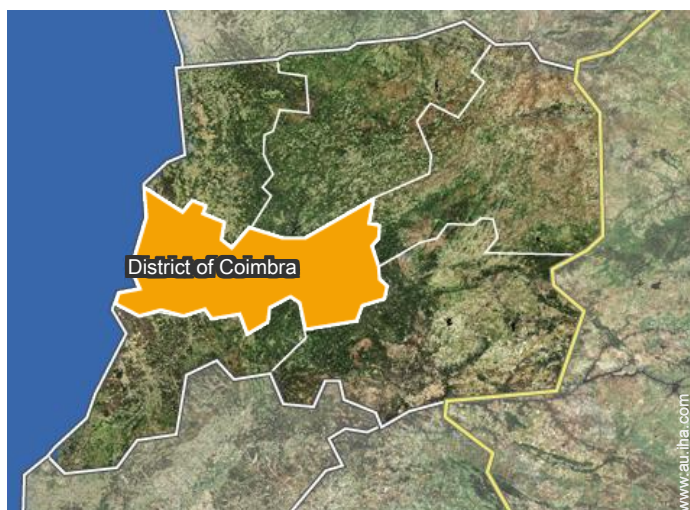

shower room

overall view

Outside setting

[Theme breaks](#)

Valentine's Day

Location

Location & Access

GPS coordinates in degrees, minutes, seconds: Latitude 40°5'26.48"N - Longitude 8°13'34.72"W ([Dwelling](#))

Address

→ 3200-120 Talasnal

• **Motorway (junction) Condeixa-a-Nova**

→ Condeixa-a-Nova, District of Coimbra, Centro Region (Portugal), Portugal

→ Distance : 30km

→ Time : 50'

• **Train station Lousã**

→ Lousã, District of Coimbra, Centro Region (Portugal), Portugal

→ Distance : 13km

→ Time : 20'

• **Coach station Lousã**

→ Lousã, District of Coimbra, Centro Region (Portugal), Portugal

→ Distance : 13km

→ Time : 20'

• Lousã : (12km)

• Coimbra : (37km)