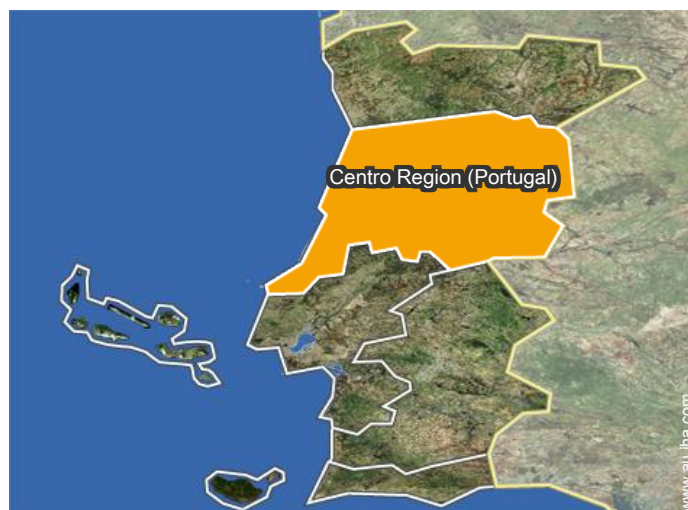

shower room

overall view

Outside setting

[Theme breaks](#)

Valentine's Day

Location

Location & Access

GPS coordinates in degrees, minutes, seconds: Latitude 40°5'26.48"N - Longitude 8°13'34.72"W ([Dwelling](#))

Address

→ 3200-120 Talasnal

• **Motorway (junction) Condeixa-a-Nova**

→ Condeixa-a-Nova, District of Coimbra, Centro Region (Portugal), Portugal

→ Distance : 30km

→ Time : 50'

• **Train station Lousã**

→ Lousã, District of Coimbra, Centro Region (Portugal), Portugal

→ Distance : 13km

→ Time : 20'

• **Coach station Lousã**

→ Lousã, District of Coimbra, Centro Region (Portugal), Portugal

→ Distance : 13km

→ Time : 20'

• Lousã : (12km)

• Coimbra : (37km)