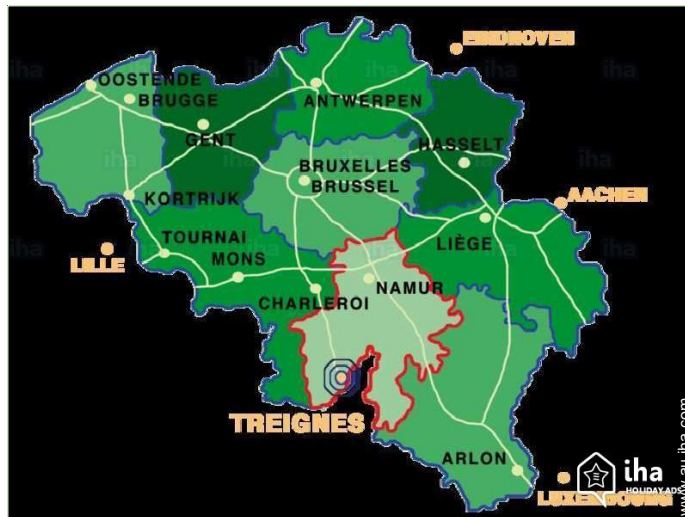

Surroundings & location

Countryside

Horse riding

Fishing

" Treignes is a small village located in the town of Viroinval in the province of Namur between the Calestienne and Ardennes, close to the French border. For a population of some 700 people, there are not less than four museums, which many could count double. There are also sites that can be visited freely as the Gallo-Roman villa or the old lime kiln. Treignes probably has the highest museums per population ratio in the world! "

panorama

panorama

panorama

panorama

panorama

Theme breaks

Nature discovery

Valentine's Day

Gîte - Self Catering
Treignes - Belgium
"Les Bruyères"

7
[Book now](#)

Route map

Location & Access

" In the Valley of the Viroin in the province of Namur in Treignes between Couvin and Givet "

GPS coordinates in degrees, minutes, seconds: Latitude 50° 5'30"N - Longitude 4° 40'1"E ([Dwelling](#))