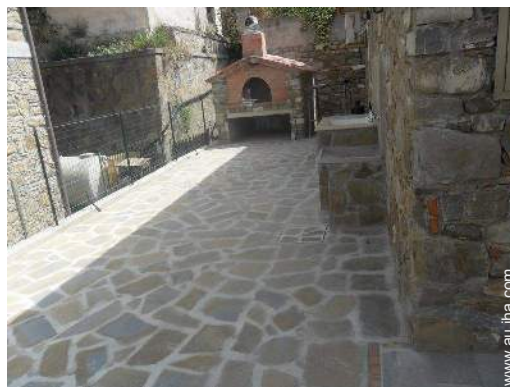

easterly view