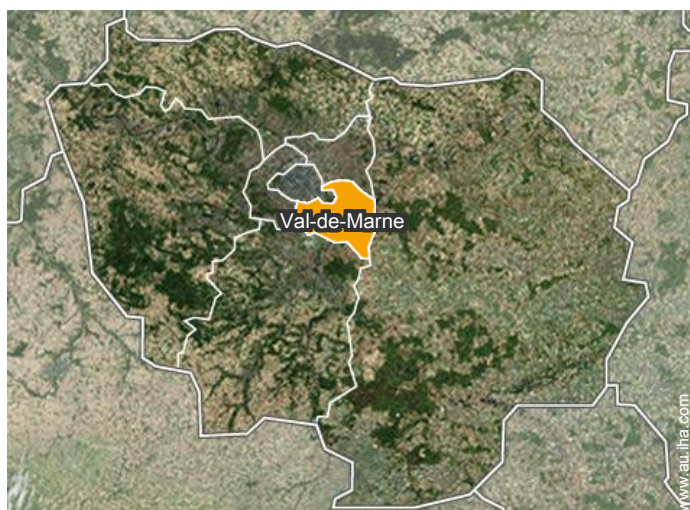

Holiday lettings Paris region "Riverside Studio"

Residence ideally located south of Paris to visit the capital and its region.
Versailles and Disneyland by expressways in the immediate vicinity.

Flat-Apartments ground floor, separate entrance, in a(an) Estate 2 floors

bedroom

Photo album - 1

bedroom

Photo album - 2

shower room

Location

Location & Access

" Rental located in the South of Paris, at 10 km from the Orly Airport (28 km from CDG). Very easy access via the No. 186 or motorway A4 which bring you closer to the residence. Station METRO Ecole Vétérinaire, RER station Alfortville, BUS stop Chinagora. "

 GPS coordinates in degrees, minutes, seconds: Latitude 48°48'41"N - Longitude 2°24'39"E (Dwelling)

Address

→ 16 Quai Blanqui
94140 Alfortville

• Airport Paris Orly

→ Paris, Paris, Île-de-France, France
→ Distance : 10km
→ Time : 20'

• Motorway (junction) A86 sortie Alfortville

→ Vitry-sur-Seine, Val-de-Marne, Île-de-France, France
→ Distance : 7,5km
→ Time : 10'

• Train station Paris Austerlitz

→ Paris, Paris, Île-de-France, France
→ Distance : 7,5km
→ Time : 20'