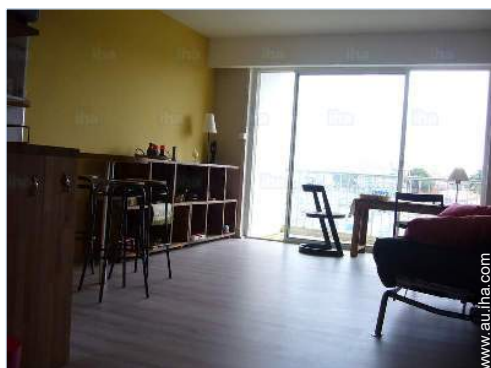

Surroundings

- **Locality :**

Sea/ocean <50m
Sandy beach <50m
Nudist beach 15km
Windsurfing spots 10km
Surfing spots 10km
Watersports centre <50m

- **Amenities :**

Village centre 300m
Town centre 500m
Bike/mountain bike hire 800m
Car rental 800m
Boat rental <50m
Scuba diving material hire <50m
Breadshop 200m
Caterer 300m
Local shops 300m
Supermarket 300m
Hairdressing salon <50m
Internet cafe 800m
Post office 800m
Bank 800m
Cash point 200m
Chemist 200m
Doctor
Hospital 200m

view from the kitchen