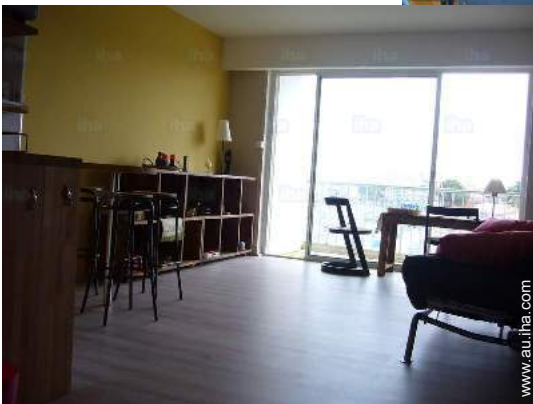

Holiday lettings Arcachon "Residence plein mer"

Studio Flat 3rd floor in a(an) Apartment block 4 floors

Setting : seaside, waterfront

Capacity : from 1 to 3 person(s)

Bedroom(s) : 1

Room(s) : 1

Meublés de Tourisme (2 stars)

Arcachon - Gironde (33) - Aquitaine

France

Reservation : +33 (0) 5 58 78 35 48 (France)

Advert No. 44658

www.au.ihha.com

>> HOLIDAY LETTINGS

BOOK DIRECT WITH THE OWNERS