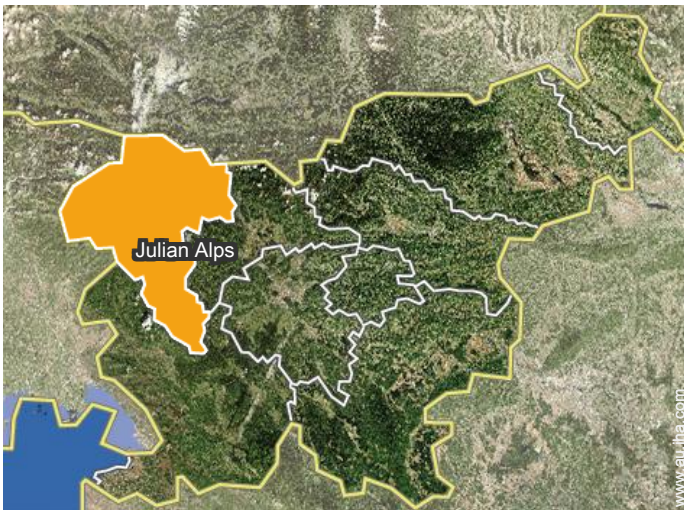

Interior layout and facilities

[Theme breaks](#)

A taste of country cookery

Location

Location & Access

GPS coordinates in degrees, minutes, seconds: Latitude 46°17'3"N - Longitude 13°57'47"E (Dwelling)

Address