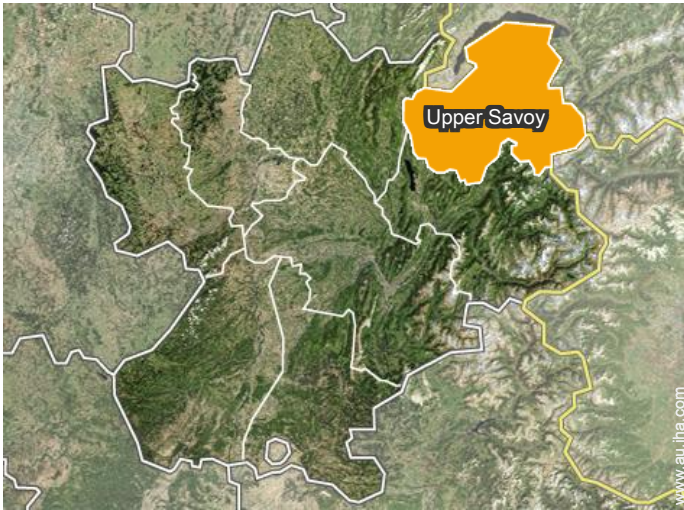

For your guidance

- **For your guidance**
Non smoking rental

Photo album - 1

Photo album - 2

Location

Location & Access

" Come to Chatel in car direction Annemasse or Geneva. By air to Geneva Cointrin Airport. "

GPS coordinates in degrees, minutes, seconds: Latitude 46°15'31"N - Longitude 6°50'25"E (Dwelling)

Address

→ Chalet la Gentiane
980 route de Vonnes
74390 Châtel

• Airport Genève

→ Geneva, Canton of Geneva, Switzerland
→ Distance : 80km
→ Time : 1h30'