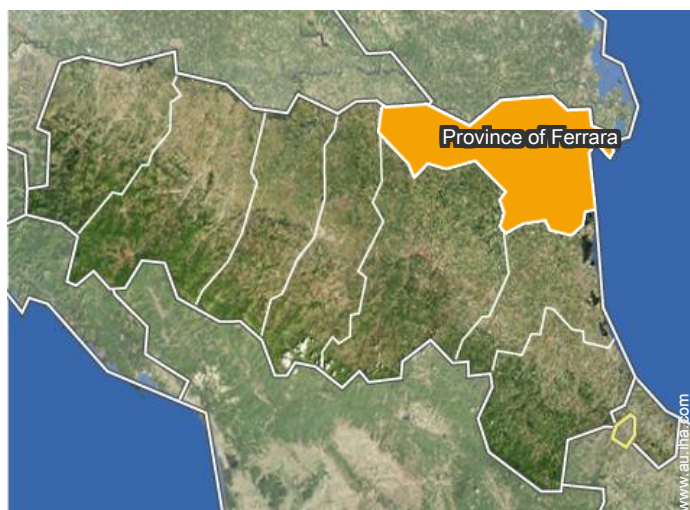

Location

Location & Access

GPS coordinates in degrees, minutes, seconds: Latitude 44°50'29"N - Longitude 11°37'40"E (Dwelling)

Address

→ Piazza Ariostea
44100 Ferrara

→ Distance : 1km
→ Time : 15'

● Motorway (junction) A13 Uscita Ferrara-Nord

→ Cassana, Province of Ferrara, Emilia-Romagna, Italy
→ Distance : 2,5km
→ Time : 5'

- Altedo : (24km)
- Chioggia : (90km)

● Motorway (junction) A13 Uscita Ferrara-Sud

→ Chiesuol del Fosso, Province of Ferrara, Emilia-Romagna, Italy
→ Distance : 5km
→ Time : 10'

● Train station Ferrara

→ Ferrara, Province of Ferrara, Emilia-Romagna, Italy

Contact

Spoken languages