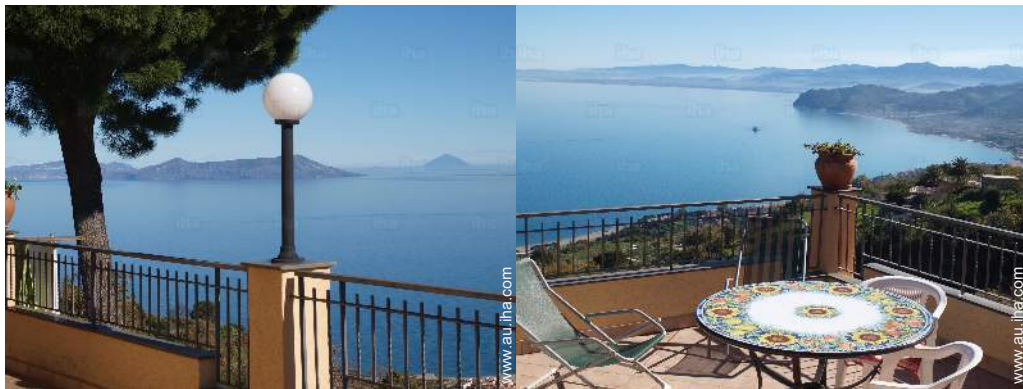

view from the terrace

view from the terrace