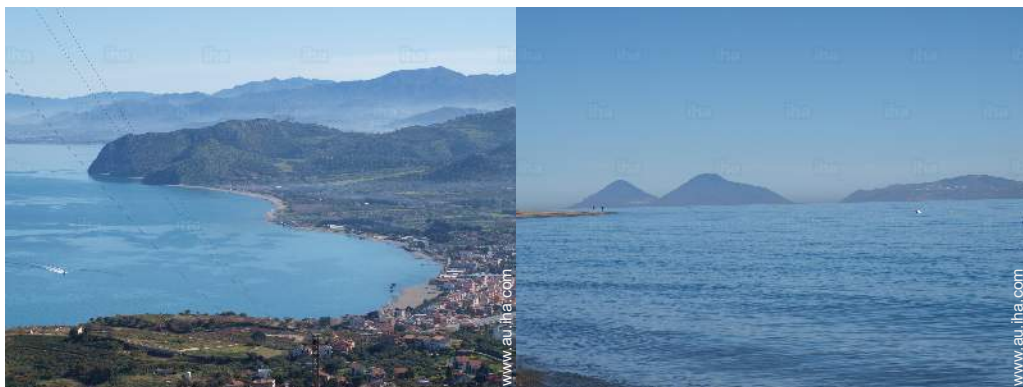

view from the terrace

view from the terrace