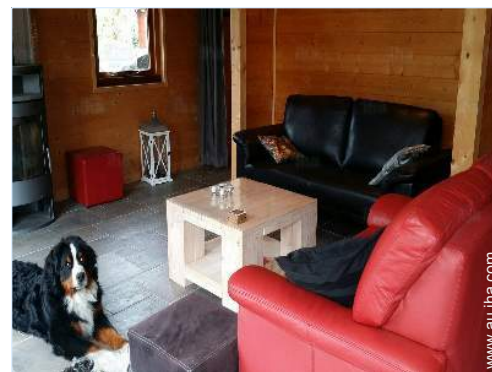

Surroundings

- **Locality :**

Public swimming pool
Forest

sitting room