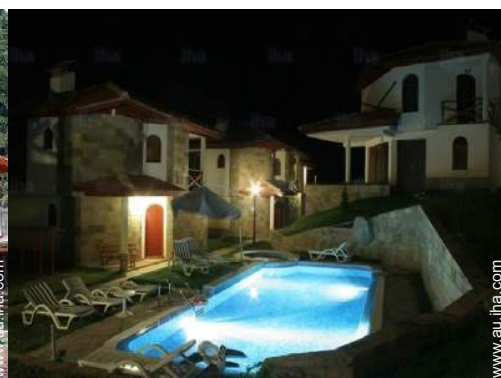

Swimming pool