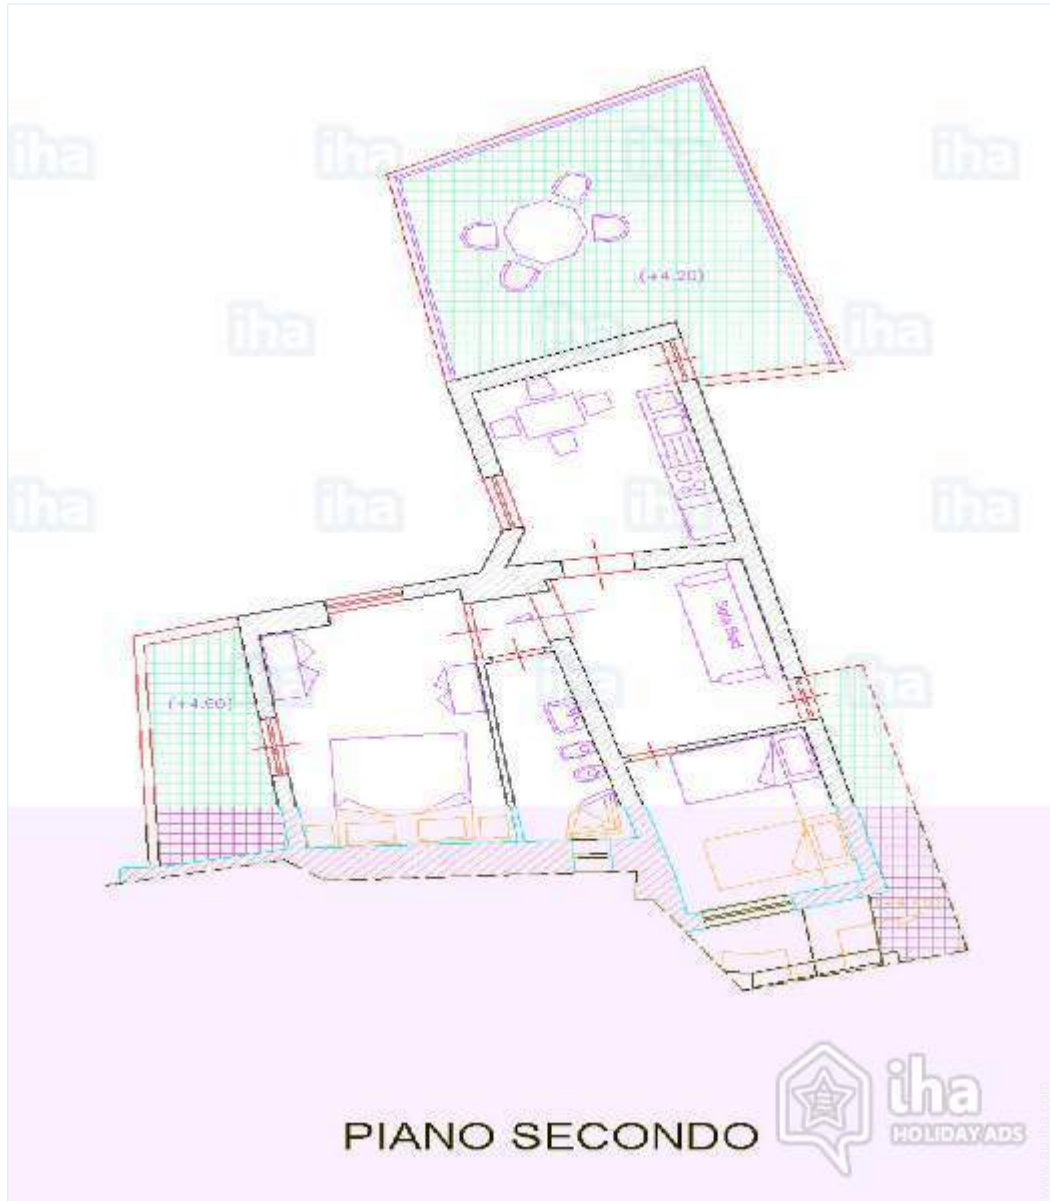

Floor plan

Photo album - 1

double bed(s)

Photo album - 2

aerial view

Location

Location & Access

GPS coordinates in degrees, minutes, seconds: Latitude 40°37'15"N - Longitude 14°25'48"E ([Dwelling](#))