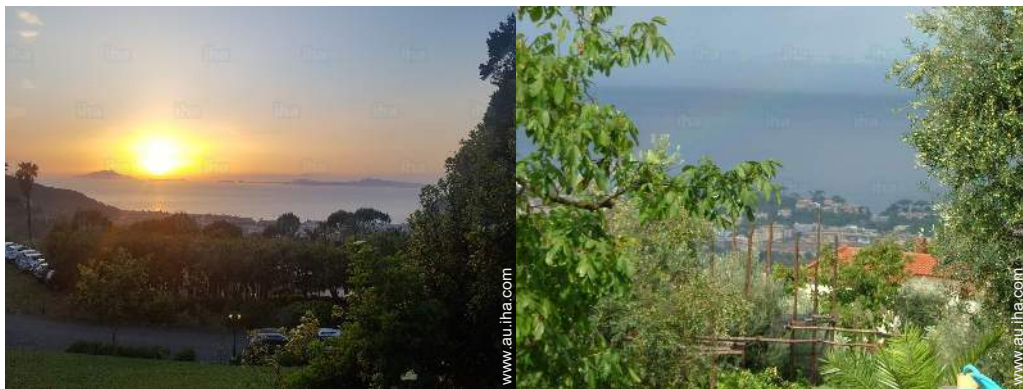

Photo album - 2

aerial view