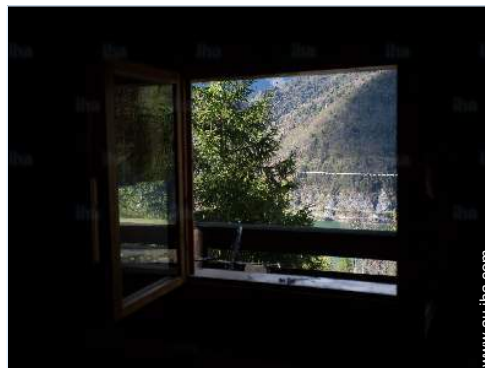

View from the property