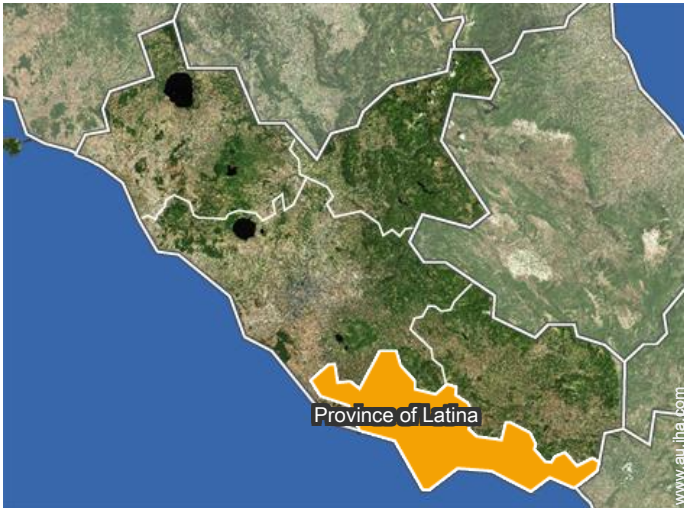

Location

Location & Access

" You will find Prossedi by taking the A1 highway towards Naples. Exit Ferentino. Drive towards Latina until you see the sign Prossedi. "

GPS coordinates in degrees, minutes, seconds: Latitude 41°31'0"N - Longitude 13°15'48"E (Dwelling)

Address

→ Via Roma 51
04010 Prossedi

• Airport Rome Fiumicino

→ Rome, Province of Rome, Latium (Lazio), Italy
→ Distance : 125km

- Priverno : (7,5km)
- Terracina : (25km)
- Sabaudia : (32km)

Contact

Spoken languages