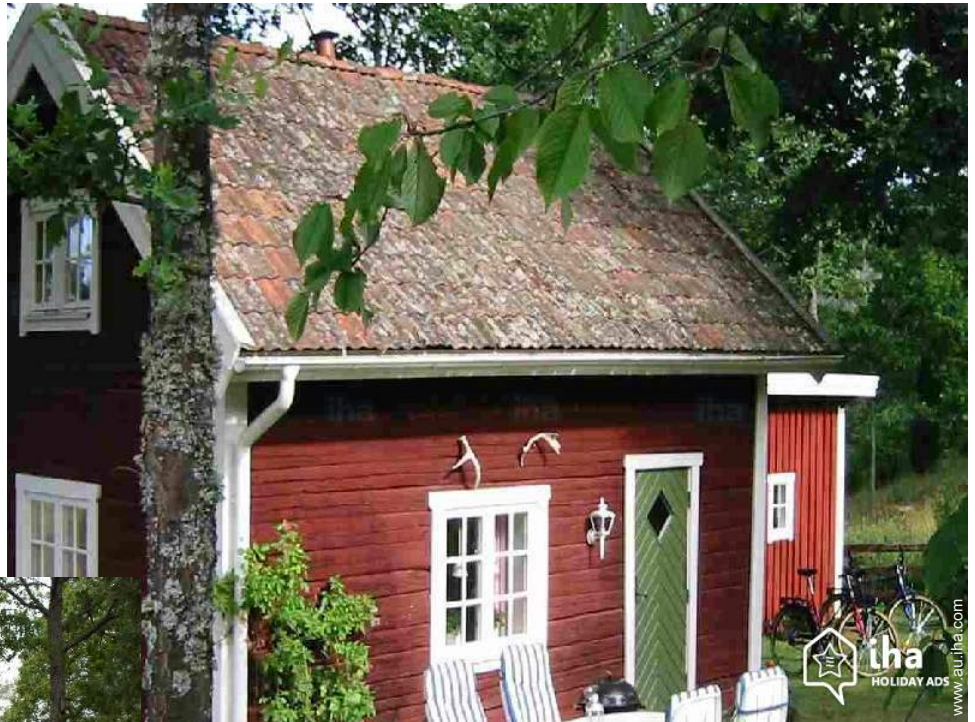

Holiday lettings Rimforsa "Red swedish cottage"

Cottage, detached, 2 floors, separate entrance, in a(an) Farm setting

Setting : country setting, romantic

Capacity : from 1 to 4 person(s)

Bedroom(s) : 1

Room(s) : 2

Cottage, detached, 2 floors, separate entrance, in a(an) Farm setting

- **Ideal for family, couples**
- **View :** panoramic, mountain, country side, farmland, forest
- **Setting :** country setting, romantic
- **Exposure :** South-west