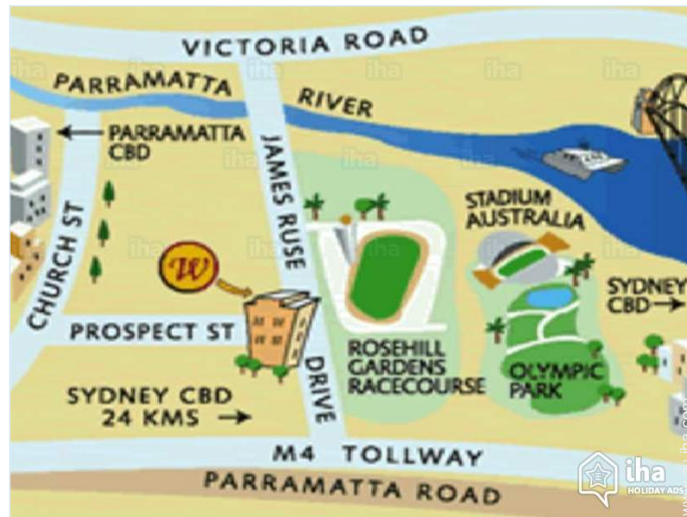

Route map

Location & Access

GPS coordinates in degrees, minutes, seconds: Latitude 33° 49'27"S - Longitude 151°1'16"E (Dwelling)

Address

→ 110 James Ruse Drive
2142 Rosehill

• Train station Rosehill

→ Rosehill, New South Wales, Australia
→ Distance : 300m
→ Time : 5'

• Airport Sydney Kingsford Smith

→ Sydney, New South Wales, Australia
→ Distance : 45km
→ Time : 50'

• Motorway (junction) M4

→ Rosehill, New South Wales, Australia
→ Distance : 30m
→ Time : 5'

• Harris Park : (1km)

Contact

Spoken languages