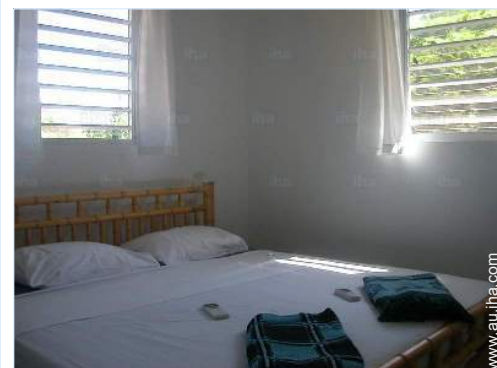

Holiday lettings

Flat-Apartments ground floor, separate entrance, in a(an) Property

- **Ideal for all age groups, couples**
- **View :** country side, square, fantastic sunset, nightlights
- **Setting :** tropical, quiet

Assets

- **Parking :**
  Parking uncovered : 4 internal, 5 off road.
- **Advantages :**
  1 snorkelling equipment
- **baby equipment :**
  Baby bath

Surroundings & location

Seaside

Fishing

Leisure

- **Leisure activities less than 20 km / 12 miles :**

Bathing, snorkelling, scuba diving, golf, coastal/forest paths, hiking, boat trips, horse trekking, ATV/Quad Bike, fishing

- **Supervised :**

Dive school

- **Attractions and relaxation :**

Bar/pub, discotheque, cinema, nature reserve, historical site, museum, theatre, casino

Surroundings

- **Locality :**

Sea/ocean 5km
Sandy beach 5km
Shingle beach 5km
Nudist beach 7,5km
Creek 10km
18 hole golf course 10km
Flying clubs 20km
Via ferrata-alpinism 15km

- **Amenities :**

Bus stop / bus station
Car rental
Scuba diving material hire 5km
Breadshop 5km
Local shops 5km
Supermarket 5km
Hairdressing salon 5km
Internet cafe 10km
Bank 7,5km
Cash point 5km
Chemist 5km
Doctor 5km
Hospital 15km

bedroom

Advert No. 33707

www.au.iha.com