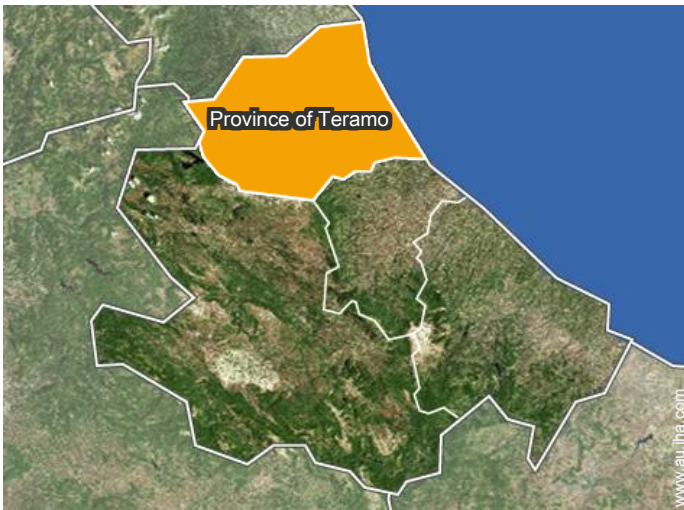

Holiday lettings Silvi Marina "Leonardo"

Individual rented apartment to the sea, Silvi Marina - Adriatic, Italy.

Flat-Apartments 2nd floor, shared entrance, in a(an) Residence 2 floors

Setting : pleasant

Location

Location & Access

" Almost in the city centre. Access by motorway, road and air. "

GPS coordinates in degrees, minutes, seconds: Latitude 42°32'30"N - Longitude 14°7'46"E (Dwelling)

Address

→ Via della Marina 2
64029 Silvi Marina

• Motorway (junction) Pineto, Silvi

→ Silvi Marina, Province of Teramo,
Abruzzo, Italy
→ Distance : 4km

• Airport Abruzzo

→ Pescara, Province of Pescara, Abruzzo,
Italy
→ Distance : 10km

• Montesilvano Beach : (3km)