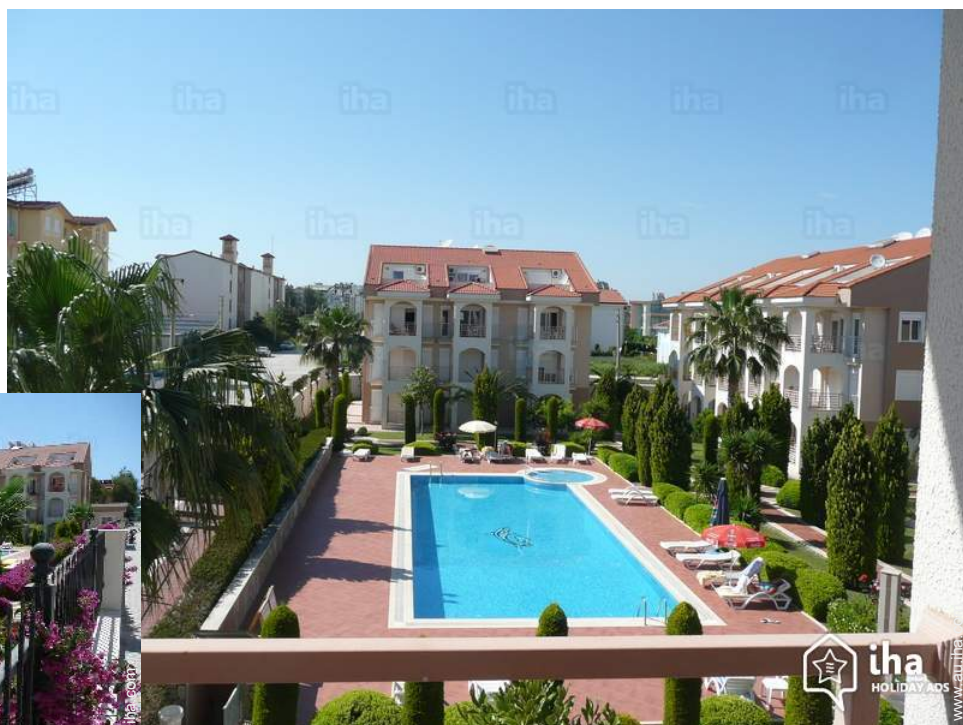

Luxury holiday letting Side "Dreamhouse WiDiDi"

Our comfortable apartments with Wi-Fi, air conditioning in bedrooms and living room, dishwasher, washing machine, oven, close to the beach and the old centre, supermarkets, restaurants, bars and cafes in the immediate vicinity!