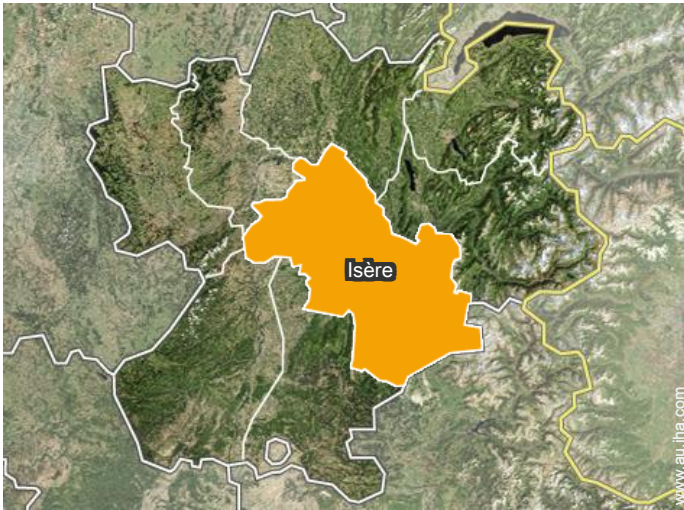

Photo album - 1

Photo album - 2

Location

Location & Access

" A48 or D1085 Lyon or Grenoble. A43 or D1092 Grenoble or Valence. Then D519 or D73 by the D45 "

GPS coordinates in degrees, minutes, seconds: Latitude 45°19'54"N - Longitude 5°25'44"E (Dwelling)

Address

→ 260 rue Alber Reynier
38140 Izeaux

→ Time : 15'

• Motorway (junction) n°9 Rives

→ Rives, Isère, Rhône-Alpes, France
→ Distance : 10km
→ Time : 15'

• Grenoble : (35km)

• Motorway (junction) A49

→ Tullins, Isère, Rhône-Alpes, France
→ Distance : 12km
→ Time : 15'