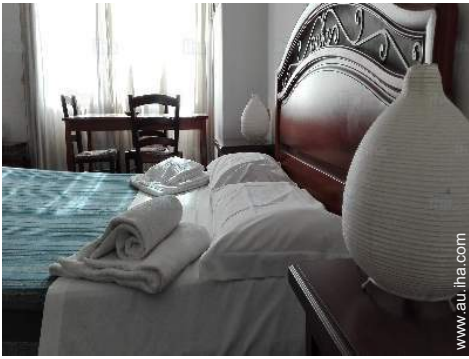

Room "Estate"

3 person(s) : 3 adults