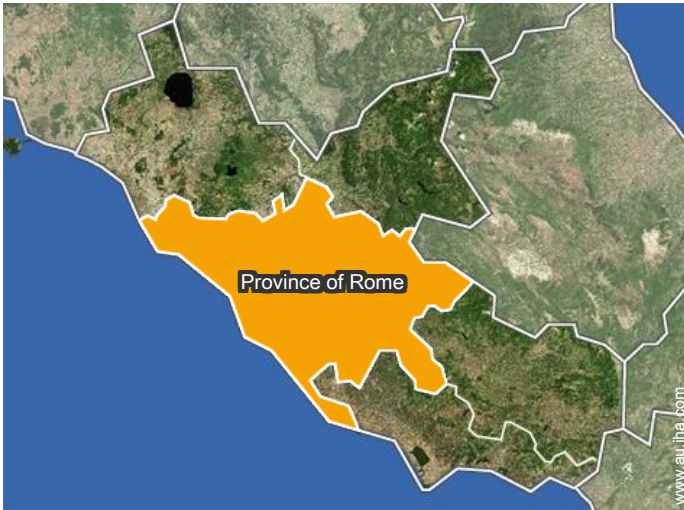

Location

Guest House - Bed & Breakfast
Province of Rome - Rome
"Elion"

11
[Book now](#)

Availability calendar - from : november 2017

Nov	W	Th	F	Sa	Su	M	Tu	W	Th	F	Sa	Su	M	Tu	W	Th	F	Sa	Su	M	Tu	W	Th	F	Sa	Su	M	Tu	W	Th
2017	1	2	3	4	5	6	7	8	9	10	11	12	13	14	15	16	17	18	19	20	21	22	23	24	25	26	27	28	29	30
1																														
2																														
3																														

Dec	F	Sa	Su	M	Tu	W	Th	F	Sa	Su	M	Tu	W	Th	F	Sa	Su	M	Tu	W	Th	F	Sa	Su	M	Tu	W	Th	F	Sa	Su
2017	1	2	3	4	5	6	7	8	9	10	11	12	13	14	15	16	17	18	19	20	21	22	23	24	25	26	27	28	29	30	31
1																															
2																															
3																															

Jan	M	Tu	W	Th	F	Sa	Su	M	Tu	W	Th	F	Sa	Su	M	Tu	W	Th	F	Sa	Su	M	Tu	W	Th	F	Sa	Su	M	Tu	W
2018	1	2	3	4	5	6	7	8	9	10	11	12	13	14	15	16	17	18	19	20	21	22	23	24	25	26	27	28	29	30	31
1																															
2																															
3																															

Feb	Th	F	Sa	Su	M	Tu	W	Th	F	Sa	Su	M	Tu	W	Th	F	Sa	Su	M	Tu	W							
2018	1	2	3	4	5	6	7	8	9	10	11	12	13	14	15	16	17	18	19	20	21	22	23	24	25	26	27	28
1																												
2																												
3																												

Mar	Th	F	Sa	Su	M	Tu	W	Th	F	Sa	Su	M	Tu	W	Th	F	Sa	Su	M	Tu	W	Th	F	Sa	Su	M	Tu	W	Th	F	Sa
2018	1	2	3	4	5	6	7	8	9	10	11	12	13	14	15	16	17	18	19	20	21	22	23	24	25	26	27	28	29	30	31
1																															
2																															
3																															

Apr	Su	M	Tu	W	Th	F	Sa	Su	M	Tu	W	Th	F	Sa	Su	M	Tu	W	Th	F	Sa	Su	M	Tu	W	Th	F	Sa	Su	M
2018	1	2	3	4	5	6	7	8	9	10	11	12	13	14	15	16	17	18	19	20	21	22	23	24	25	26	27	28	29	30
1																														
2																														
3																														

1. **1** Room "Primavera" - 1 person(s)
   - **2** Room "Autunno" - 2 person(s)
   - **3** Room "Estate" - 3 person(s)
2. Reserved
    Low season
    Mid season
    High season