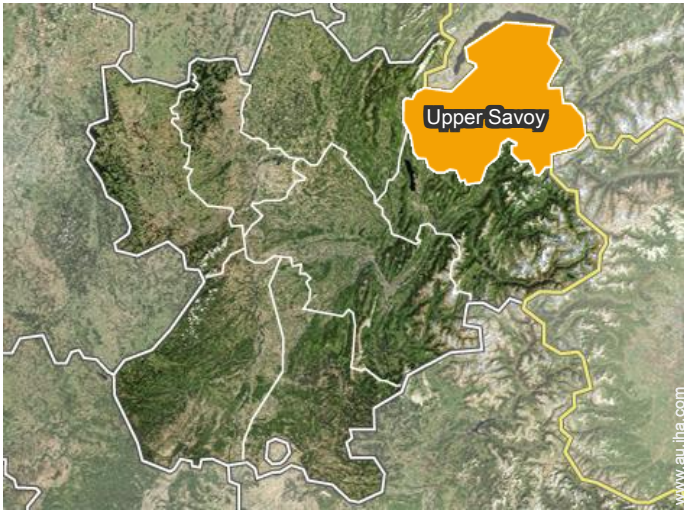

www.au.ih.com

[>> HOLIDAY LETTINGS](#)

[BOOK DIRECT WITH THE OWNERS](#)

Location

Location & Access

" In Haute-Savoie, Saint-Julien motorway exit in Geneva, Viry "

GPS coordinates in degrees, minutes, seconds: Latitude 46°8'16"N - Longitude 6°0'38"E ([Dwelling](#))

Address

→ 43, route de Sezegnin
74580 Viry

→ Distance : 20km

→ Time : 30'

• Motorway (junction) A40

→ Saint-Julien-en-Genevois, Upper Savoy,
Rhône-Alpes, France

→ Distance : 10km

→ Time : 10'