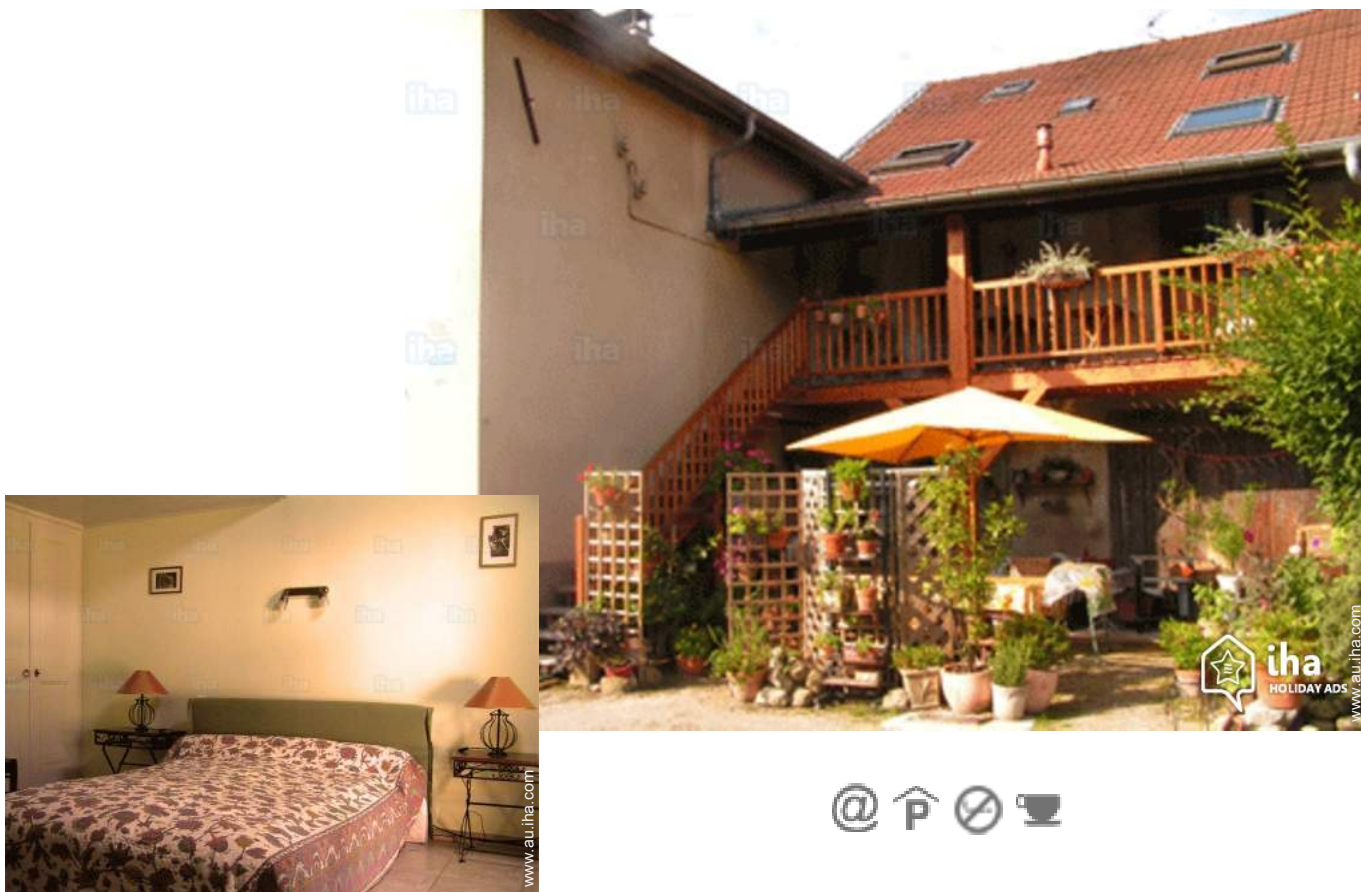

Guest House - Bed & Breakfast Chablais Alps "Laire de Mary"

On the Swiss border, 30 minutes from Geneva centre. From Switzerland, public transport to the city centre.

Village House, semi-detached, 1 floor, separate entrance, in a(an) Hamlet

Advert No. 21974

www.au.ihaholidayads.com

Guest House - Bed & Breakfast

Village House, semi-detached, 1 floor, separate entrance, in a(an) Hamlet

- **Ideal for couples, seminar**
- **View :** country side, village, street/avenue
- **Setting :** rural, country setting
- **Exposure :** North-east